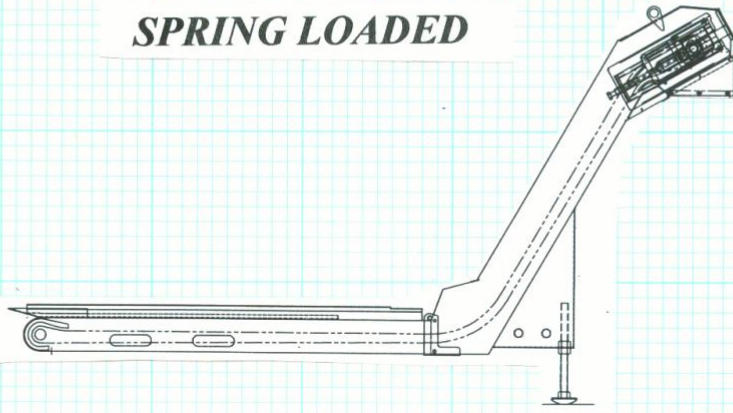

|||||HENNIG
perfect machine protection.

***HENNIG CONVEYOR
FLIP DOWN STYLE CONVEYOR SET-UP
INSTRUCTION MANUAL***

SPRING LOADED

Hennig, Inc.
9900 N. Alpine Road
Machesney Park, Il 61115
(815)636-9900 (Ph.) (815)636-9737 (Fax)
E-Mail: HENNIGINC@WORLDNET.ATT.COM